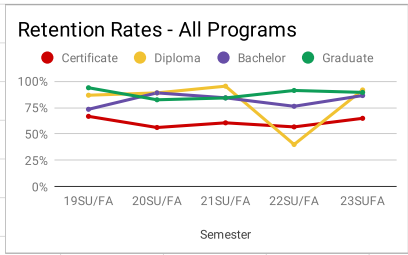

Retention Data

All Programs				
Semester	Certificate	Diploma	Bachelor	Graduate
19SU/FA	67%	87%	73%	94%
20SU/FA	56%	89%	89%	82%
21SU/FA	61%	95%	84%	84%
22SU/FA	57%	40%	76%	91%
23SUFA	65%	92%	86%	89%

Master Program						
Semester	Corpus Christi	McAllen	Crossroads	San Antonio	Video/Online	Total Program Retention
15SU/FA	84%	71%				81%
16SP	96%	67%				89%
16SU/FA	90%	50%				81%
17SP	93%	80%				90%
17SU/FA	94%	100%				95%
18SP	86%	100%				89%
18SU/FA	100%	100%				100%
19SP	83%	75%				82%
19SU/FA	93%	100%				94%
20SP	88%	100%		100%		91%
20SU/FA	93%	69%	75%	100%		82%
21SP	100%	80%	100%	100%	100%	95%
21SU/FA	90%	75%	67%	100%	100%	84%
22SP	67%	100%	100%	100%	100%	84%
22SU/FA	91%	89%	100%	100%	50%	91%
23SP	96%	73%	100%	86%	100%	90%
23SUFA	82%	100%	75%	100%	100%	89%

Bachelor Program						
Semester	Corpus Christi	McAllen	Crossroads	San Antonio	Video/Online	Total Program Retention
15SU/FA	95%	100%				95%
16SP	86%	100%				86%
16SU/FA	94%	100%				94%
17SP	74%	100%				74%
17SU/FA	95%					95%
18SP	83%					83%
18SU/FA	85%	100%				86%
19SP	71%	100%				72%
19SU/FA	71%	100%				73%
20SP	80%	100%				83%
20SU/FA	86%	100%				89%
21SP	71%	86%	100%	100%		81%
21SU/FA	82%	83%	100%			84%
22SP	67%	100%	100%	100%	100%	81%
22SU/FA	83%	60%	100%	100%	50%	76%
23SP	92%	67%	100%	100%	0%	84%
23SUFA	85%	100%	67%		100%	86%