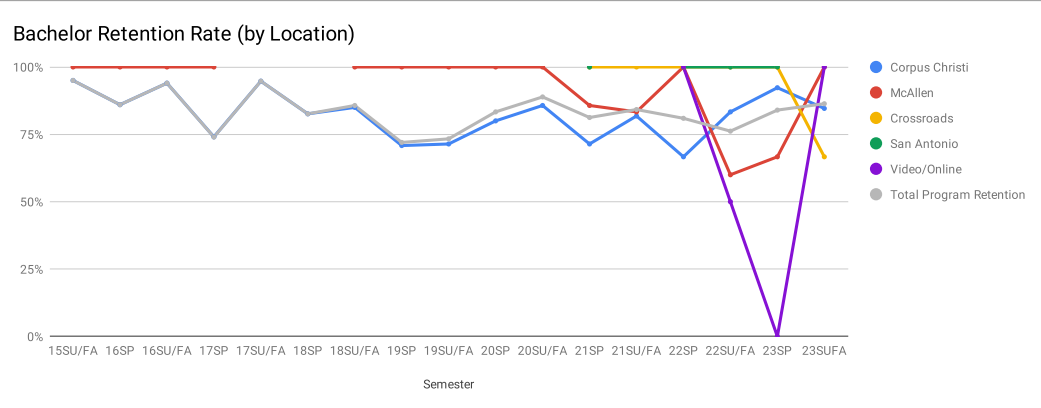

Retention Data

All Programs				
Semester	Certificate	Diploma	Bachelor	Graduate
19SU/FA	67%	87%	73%	94%
20SU/FA	56%	89%	89%	82%
21SU/FA	61%	95%	84%	84%
22SU/FA	57%	40%	76%	91%
23SUFA	65%	92%	86%	89%

Master Program						
Semester	Corpus Christi	McAllen	Crossroads	San Antonio	Video/Online	Total Program Retention
15SU/FA	84%	71%				81%
16SP	96%	67%				89%
16SU/FA	90%	50%				81%
17SP	93%	80%				90%
17SU/FA	94%	100%				95%
18SP	86%	100%				89%
18SU/FA	100%	100%				100%
19SP	83%	75%				82%
19SU/FA	93%	100%				94%
20SP	88%	100%		100%		91%
20SU/FA	93%	69%	75%	100%		82%
21SP	100%	80%	100%	100%	100%	95%
21SU/FA	90%	75%	67%	100%	100%	84%
22SP	67%	100%	100%	100%	100%	84%
22SU/FA	91%	89%	100%	100%	50%	91%
23SP	96%	73%	100%	86%	100%	90%
23SUFA	82%	100%	75%	100%	100%	89%

Bachelor Program						
Semester	Corpus Christi	McAllen	Crossroads	San Antonio	Video/Online	Total Program Retention
15SU/FA	95%	100%				95%
16SP	86%	100%				86%
16SU/FA	94%	100%				94%
17SP	74%	100%				74%
17SU/FA	95%					95%
18SP	83%					83%
18SU/FA	85%	100%				86%
19SP	71%	100%				72%
19SU/FA	71%	100%				73%
20SP	80%	100%				83%
20SU/FA	86%	100%				89%
21SP	71%	86%	100%	100%		81%
21SU/FA	82%	83%	100%			84%
22SP	67%	100%	100%	100%	100%	81%
22SU/FA	83%	60%	100%	100%	50%	76%
23SP	92%	67%	100%	100%	0%	84%
23SUFA	85%	100%	67%		100%	86%