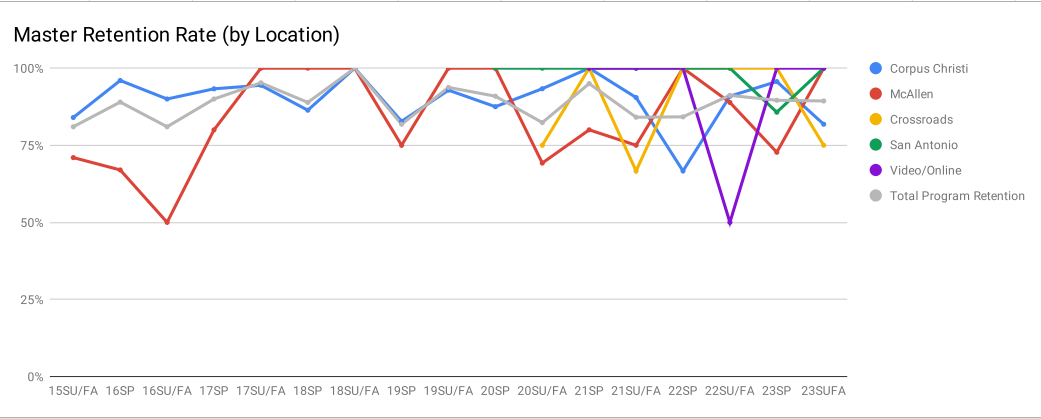

Retention Data

All Programs				
Semester	Certificate	Diploma	Bachelor	Graduate
19SU/FA	67%	87%	73%	94%
20SU/FA	56%	89%	89%	82%
21SU/FA	61%	95%	84%	84%
22SU/FA	57%	40%	76%	91%
23SUFA	65%	92%	86%	89%

Master Program						
Semester	Corpus Christi	McAllen	Crossroads	San Antonio	Video/Online	Total Program Retention
15SU/FA	84%	71%				81%
16SP	96%	67%				89%
16SU/FA	90%	50%				81%
17SP	93%	80%				90%
17SU/FA	94%	100%				95%
18SP	86%	100%				89%
18SU/FA	100%	100%				100%
19SP	83%	75%				82%
19SU/FA	93%	100%				94%
20SP	88%	100%		100%		91%
20SU/FA	93%	69%	75%	100%		82%
21SP	100%	80%	100%	100%	100%	95%
21SU/FA	90%	75%	67%	100%	100%	84%
22SP	67%	100%	100%	100%	100%	84%
22SU/FA	91%	89%	100%	100%	50%	91%
23SP	96%	73%	100%	86%	100%	90%
23SUFA	82%	100%	75%	100%	100%	89%

Bachelor Program						
Semester	Corpus Christi	McAllen	Crossroads	San Antonio	Video/Online	Total Program Retention
15SU/FA	95%	100%				95%
16SP	86%	100%				86%
16SU/FA	94%	100%				94%
17SP	74%	100%				74%
17SU/FA	95%					95%
18SP	83%					83%
18SU/FA	85%	100%				86%
19SP	71%	100%				72%
19SU/FA	71%	100%				73%
20SP	80%	100%				83%
20SU/FA	86%	100%				89%
21SP	71%	86%	100%	100%		81%
21SU/FA	82%	83%	100%			84%
22SP	67%	100%	100%	100%	100%	81%
22SU/FA	83%	60%	100%	100%	50%	76%
23SP	92%	67%	100%	100%	0%	84%
23SUFA	85%	100%	67%		100%	86%